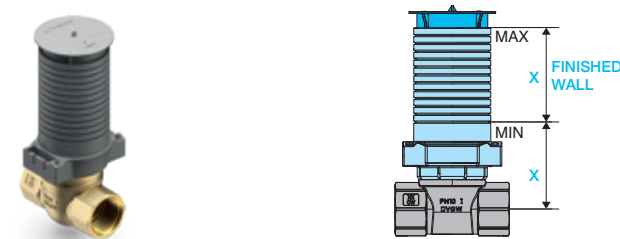

ULTRA®

ULTRA threaded / Fastec version

Code	DN	Connections		Finished wall	
		FASTEC®	Threaded	X MIN	X MAX
U4P3971100	DN15	F13	-	53 mm	+ 60 mm
U4P3911100	DN15	-	Rp 1/2"	53 mm	
U4P4971100	DN20	F14	-	55 mm	
U4P4911100	DN20	-	Rp 3/4"	55 mm