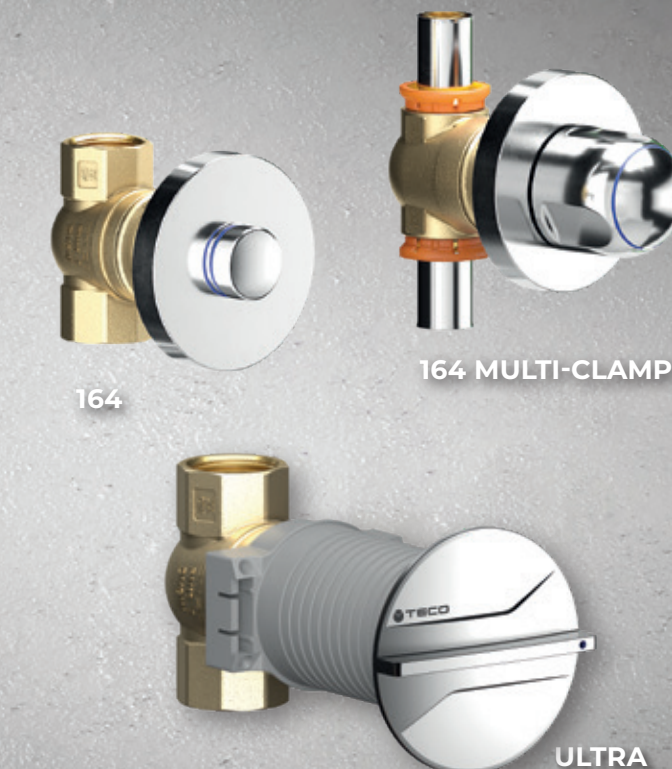

Extension for 164

Code	Finish
I4095000	● Polished chrome

Modular extension kit

If it is necessary to extend the operating control of the shut-off valve, the extension kit [+25mm] can be used. This modular kit allows the valve control to be extended to the optimal position.

ULTRA®-164®

BUILT-IN WATER BALL VALVES

SINCE 1987 BUILT-IN PRODUCTS THE SPECIALIST

made in Italy since 1987

TECO®
INNOVATING SAFETY

NEW RANGE Shut-off valves

TECO, a key player in the flush-mounting market since 1987, is **expanding its range of shut-off valves** to offer the perfect installation or aesthetic solution for every application.