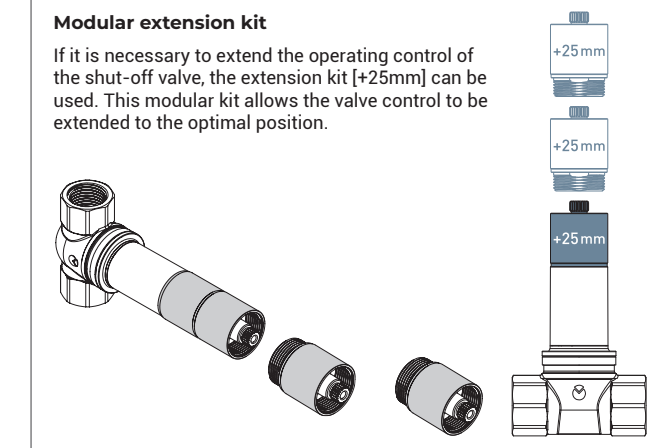

Extension for 164

Code	Finish
I4095000	● Polished chrome

Modular extension kit

If it is necessary to extend the operating control of the shut-off valve, the extension kit [+25mm] can be used. This modular kit allows the valve control to be extended to the optimal position.