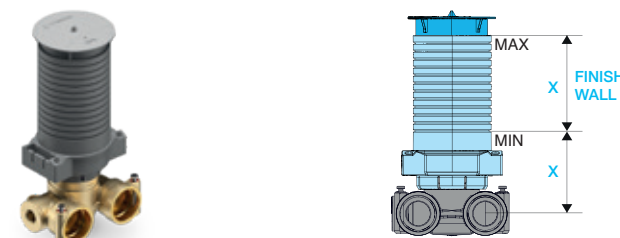

ULTRA "U" Fastec version

Code	DN	Connections		Finished wall	
		FASTEC®		X MIN	X MAX
U4P3972100	DN15	F13		53 mm	+ 60 mm