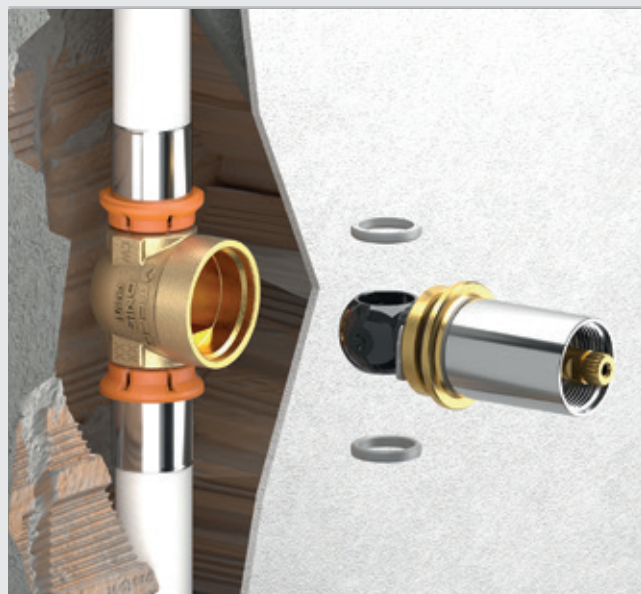

Features of anti-jamming valves

SOFT TURN ANTI-JAMMING VALVE

Like the whole range of Teco products dedicated to conveying water, the **Ultra** and **164** valves are equipped with a shut-off assembly, which ensures a low operating torque that remains constant over time, known as "Soft Turn".

The combination of engineered polymer balls and specially designed seals ensures correct operation that is always soft in the event of emergency or when carrying out maintenance on the system.

BENEFITS

- PPSU ball and anti-jamming seals.
- Resistance to abrasion by impurities (sand).
- 100% compatible with drinking water.
- No water stagnation (DVGW W570).
- Chlorine resistant.

FULL FLOW

TECO full flow ball valves have a flow rate in line with EN 806-2: Paragraph 6.1.