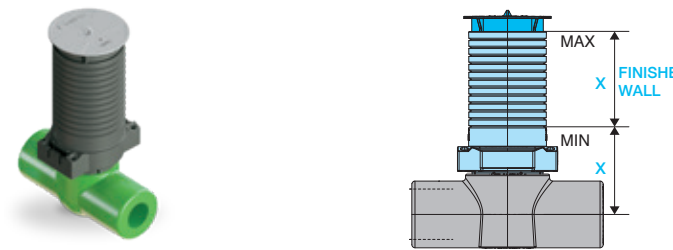

ULTRA version for pipe PP-R

Code	DN	Color	Connections		Finished wall	
			PP-R		X MIN	X MAX
U4P3982VNR	DN15	●	Ø20		52 mm	112 mm
U4P3981VNR	DN15	●	Ø25		52 mm	112 mm
U4P4981VNR	DN20	●	Ø32		54 mm	115 mm

ULTRA Accessories

U03 External control for Ultra

Code	Finish
UPLU0302600	○ White
UPLU0302M00	● Polished chrome
UPLU0302800	● Silver
UPLU0302A00	● Black Soft Touch

U03 Internal control for Ultra

Code	Finish
UPLU0301600	○ White
UPLU0301M00	● Polished chrome
UPLU0301800	● Silver
UPLU0301A00	● Black Soft Touch

Design or remedy frame for Ultra

Code	Finish
KRPLU406001	○ White
KRPLU40M001	● Polished chrome
KRPLU408001	● Silver
KRPLU40A001	● Black Soft Touch