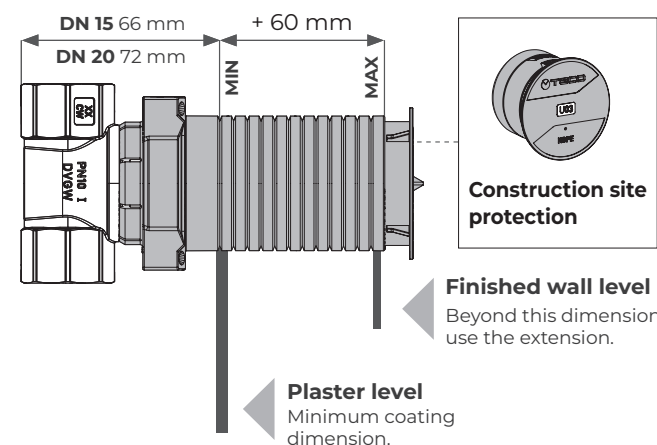

NEW

Flush mounting sleeve

- Length +50% compared to previous version
- Cut where necessary
- No extensions needed

Installation aesthetic frame

Aesthetic frame + Faceplates

T-BOX

The ULTRA valve can be installed correctly using two adjustment options:

- by using the fixing brackets.
- by making a made-to-measure cut in the site protection sleeve.

NEW

164 MULTI-CLAMP

More versatile

NEW

Extended range

- The 164 series expands with a new version with a multilayer pipe connection integrated into the single-piece body.